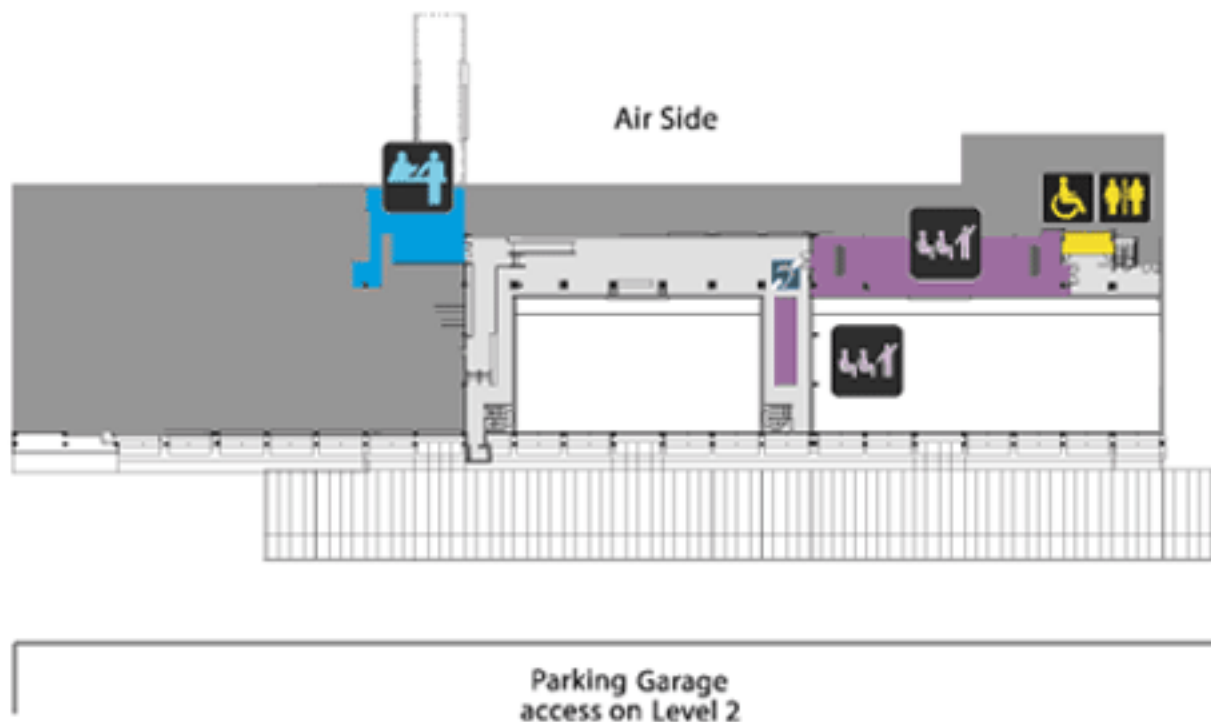

Terminal Floor 1

Air Side

LEGEND

A Art	Y Bar/Cocktails	C Coffee	L Lost Baggage	R Restaurant	S Shops
Ad Administration	1 Boarding Gate	E Medgar Evers Pavilion	PC Public Conference	Restrooms	TC Ticket Counter
BC Baggage Claim	B Business Center	GT Ground Transportation	RC Rental Car Counter	SC Security Checkpoint	

LEGEND

A Art	Bar/Cocktails	Coffee	Lost Baggage	Restaurant	Shops
Administration	Boarding Gate	E Medgar Evers Pavilion	Public Conference	Restrooms	Ticket Counter
Baggage Claim	B Business Center	Ground Transportation	Rental Car Counter	Security Checkpoint	

Terminal Floor 3

LEGEND

A Art	Bar/Cocktails	Coffee	Lost Baggage	Restaurant	Shops
Administration	Boarding Gate 1	E Medgar Evers Pavilion	Public Conference	Restrooms	Ticket Counter
Baggage Claim	B Business Center	Ground Transportation	Rental Car Counter	Security Checkpoint	