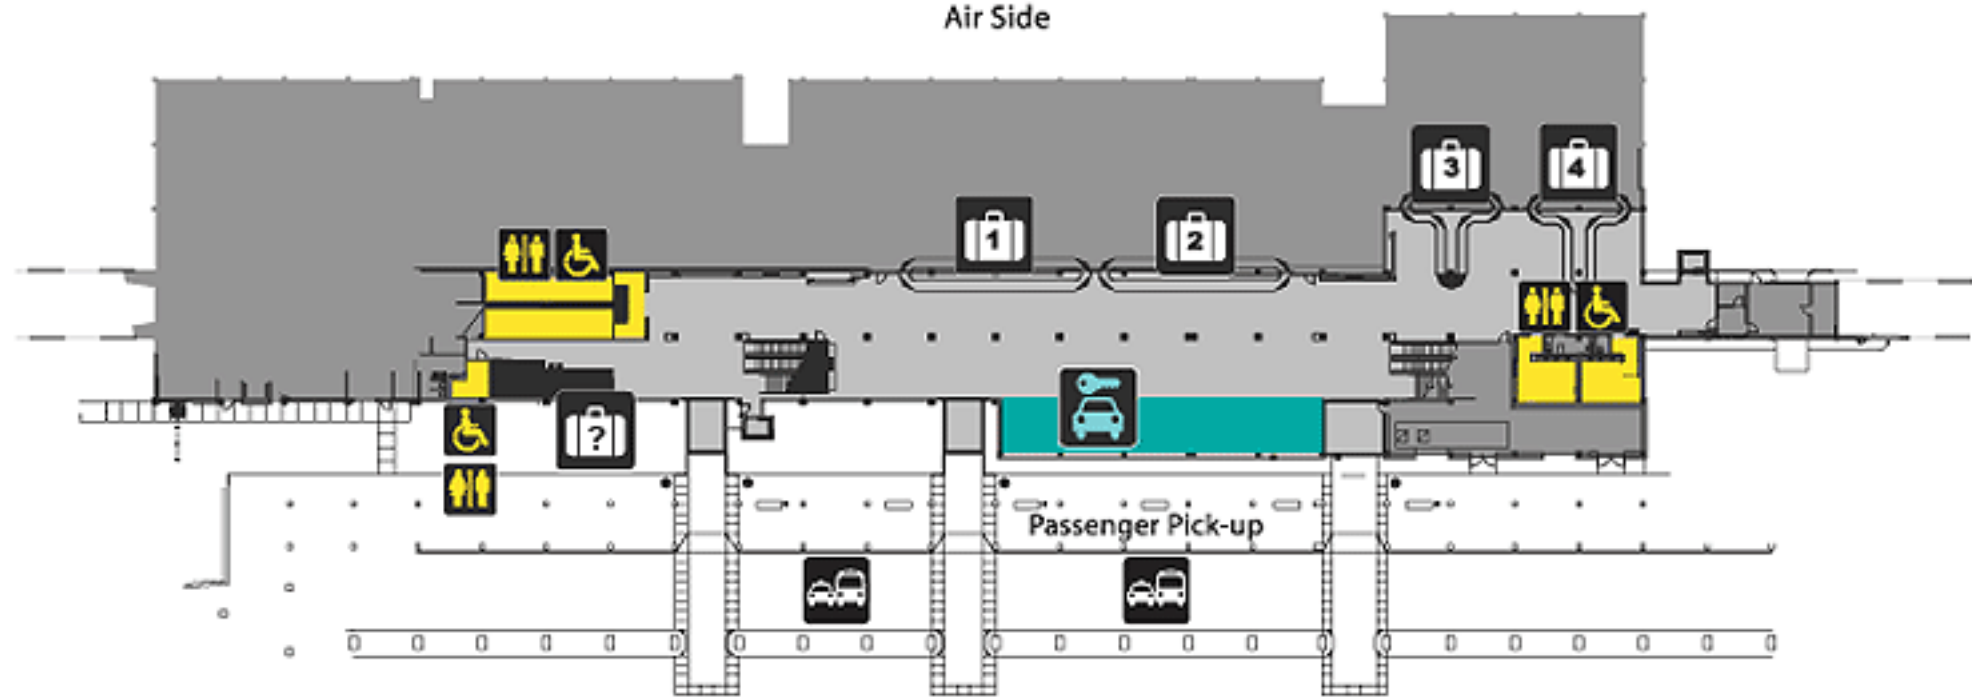

Terminal Floor 1

Air Side

LEGEND

A Art	Y Bar/Cocktails	C Coffee	L Lost Baggage	R Restaurant	S Shops
Ad Administration	1 Boarding Gate	E Medgar Evers Pavilion	PC Public Conference	Restrooms	TC Ticket Counter
BC Baggage Claim	B Business Center	GT Ground Transportation	RC Rental Car Counter	SC Security Checkpoint	

LEGEND

A Art	Bar/Cocktails	Coffee	Lost Baggage	Restaurant	Shops
Administration	Boarding Gate	E Medgar Evers Pavilion	Public Conference	Restrooms	Ticket Counter
Baggage Claim	B Business Center	Ground Transportation	Rental Car Counter	Security Checkpoint	

Terminal Floor 3

LEGEND

A Art	Bar/Cocktails	Coffee	Lost Baggage	Restaurant	Shops
Administration	Boarding Gate 1	E Medgar Evers Pavilion	Public Conference	Restrooms	Ticket Counter
Baggage Claim	B Business Center	Ground Transportation	Rental Car Counter	Security Checkpoint	