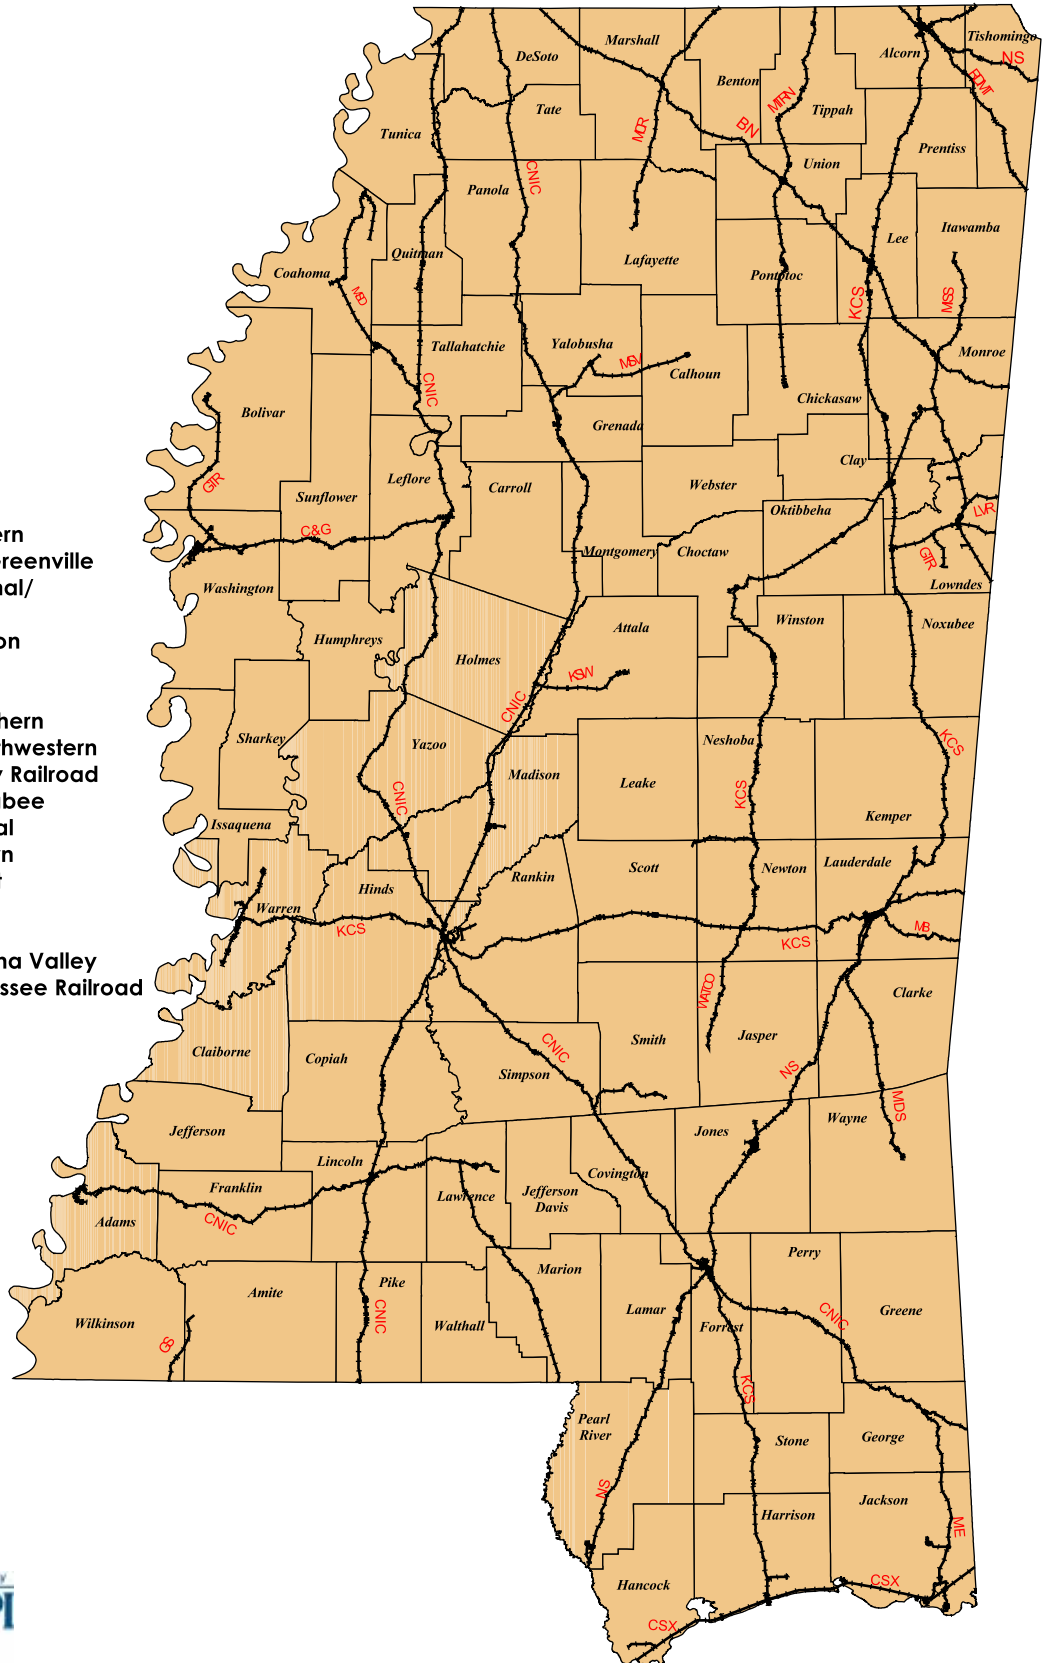

Railroad Infrastructure in Mississippi

LEGEND

- Counties
- Railroads
- **BN** Burlington Northern
- **C&G** Columbus and Greenville
- **CNIC** Canadian National/
  Illinois Central
- **CSX** CSX Transportation
- **GS** Gloster Southern
- **GTR** Golden Triangle
- **KCS** Kansas City Southern
- **KSW** Kosciusko & Southwestern
- **LVR** Luxapallia Valley Railroad
- **MB** Meridian and Bigbee
- **MCR** Mississippi Central
- **MDS** Meridian Southern
- **ME** Mississippi Export
- **MISS** Mississippian
- **MSD** Mississippi Delta
- **MSV** Mississippi & Skuna Valley
- **MTR** Mississippi Tennessee Railroad
- **NS** Norfolk Southern
- **PBR** Port Bienville
- **RDMT** Redmont
- **WATCO** WATCO